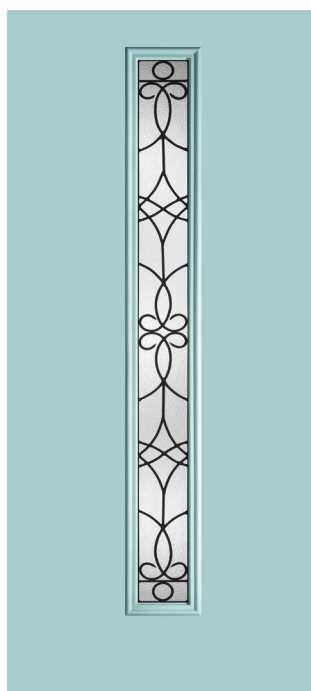

Pulse Ari, Axis Glass with Flat Lite Frame, Door – FCM2AX

Pulse Línea, Echelon Glass with Flat Lite Frame, Door – S1REC

Pulse Echo, Granite Glass with Flat Lite Frame, Door – S5LXN

Pulse Echo, Pembridge Glass with Scrolled Lite Frame, Door – S8LPB

Pulse Linea, Salinas Glass with Scrolled Lite Frame, Door – S1SA

Pulse Ari, Reeded Glass with Scrolled Lite Frame, Door – FC2XK