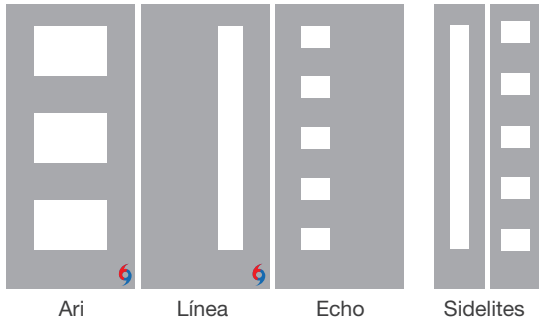

It's your decision, by design.

1 Start with a style.

Combine doors and sidelites to create an entrance that fits your vision.