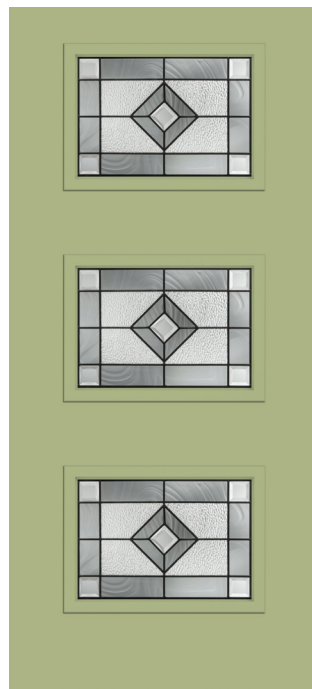

Pulse Echo, Pembridge Glass with Scrolled Lite Frame, Door – S8LPB

Pulse Linea, Salinas Glass with Scrolled Lite Frame, Door – S1SA

Pulse Ari, Reeded Glass with Scrolled Lite Frame, Door – FC2XK

# Mid-Century Modern

Pulse Línea, Echelon Glass with Flat Lite Frame, Door – S1REC

Pulse Echo, Rainglass with Flat Lite Frame, Door – FC4XR

Pulse Ari, Pembridge Glass with Flat Lite Frame, Door – S2PB

Applaud progress in design.