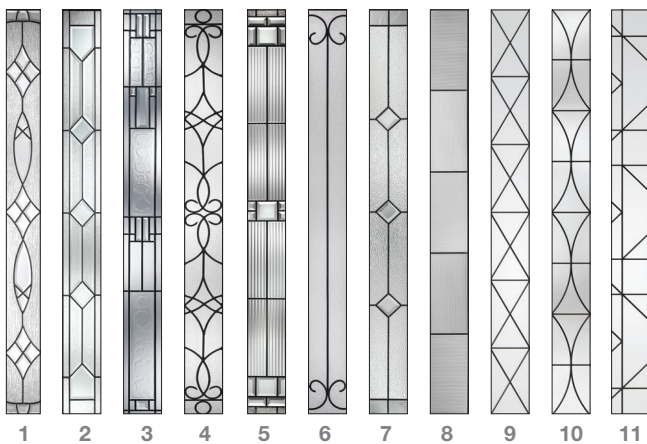

## 3 Select a glass.

Find an available glass design to complete the statement you want to make.

### Privacy & Textured Glass

Available for all Pulse door styles.

Low-E Also Available.

### Decorative Glass

Available for Línea.

Available for Ari.

Available for Echo.

- 1 Blackstone.
- 2 Crystalline™
- 3 Sedona
- 4 Salinas.
- 5 Saratoga™
- 6 Riserva®
- 7 Pembridge™
- 8 Axis®
- 9 **NEW** Calix\*
- 10 **NEW** Latitude\*
- 11 **NEW** Echelon\*

## 4 Then select a frame.

Choose the flat profile for modern appeal or scrolled profile for vintage style.

Achieve a seamless look with the Advanta™ lite frame, an innovative solution for the unsightly appearance of screw plugs.\*