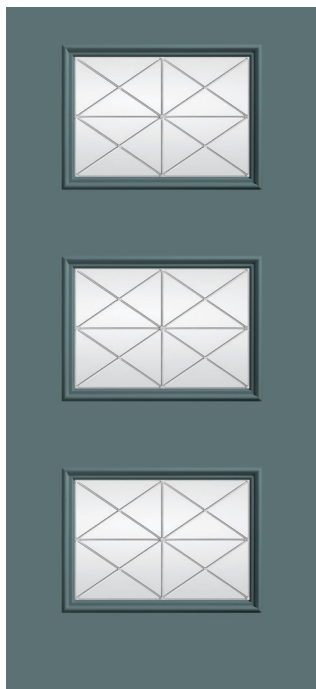

The entrance as modern art.

Pulse Ari, Axis Glass with Flat Lite Frame, Door – FCM2AX

Pulse Línea, Echelon Glass with Flat Lite Frame, Door – S1REC

Pulse Echo, Granite Glass with Flat Lite Frame, Door – S5LXN

# Retrospective

Pulse Echo, Low-E Glass with Scrolled Lite Frame, Door – S9RCL

Pulse Ari, Calix Glass with Scrolled Lite Frame, Door – S2CX

Pulse Línea, Riserva Glass with Scrolled Lite Frame, Door – FC1LRS